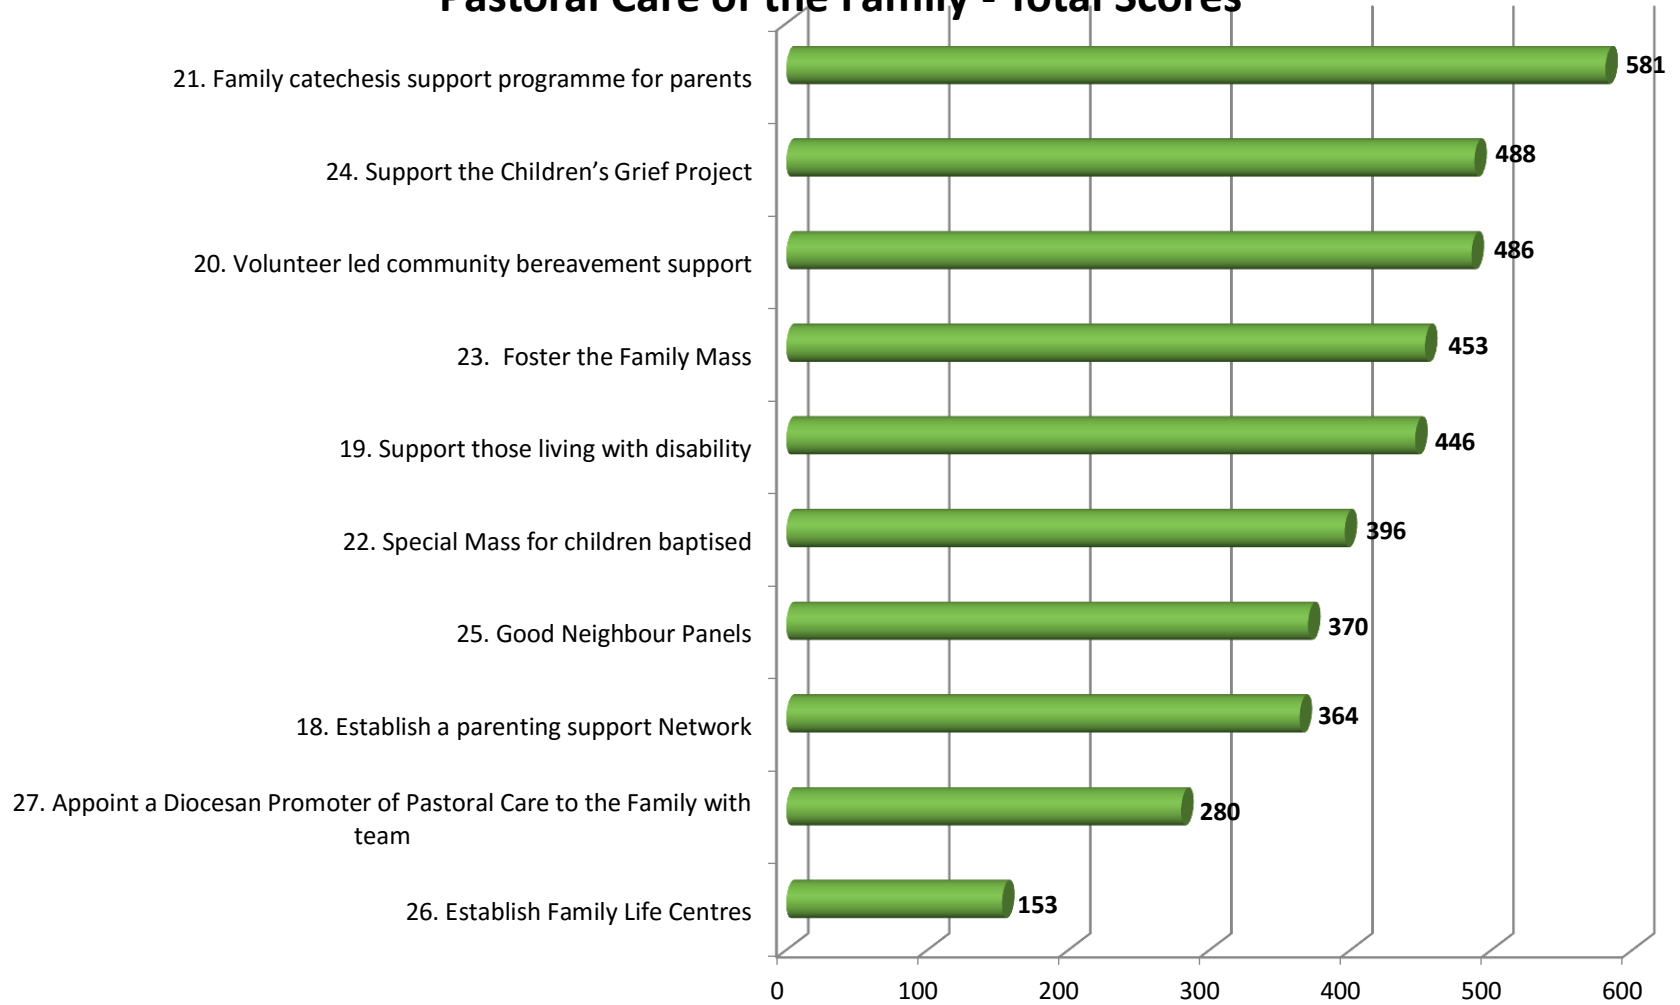

# Synod Voting Analysis by Theme

- **Graphs of 'Total Scores' by Theme**

*\*Ranking in order of Total Score*

## Community & Sense of Belonging - Total Scores

## Pastoral Care of the Family - Total Scores