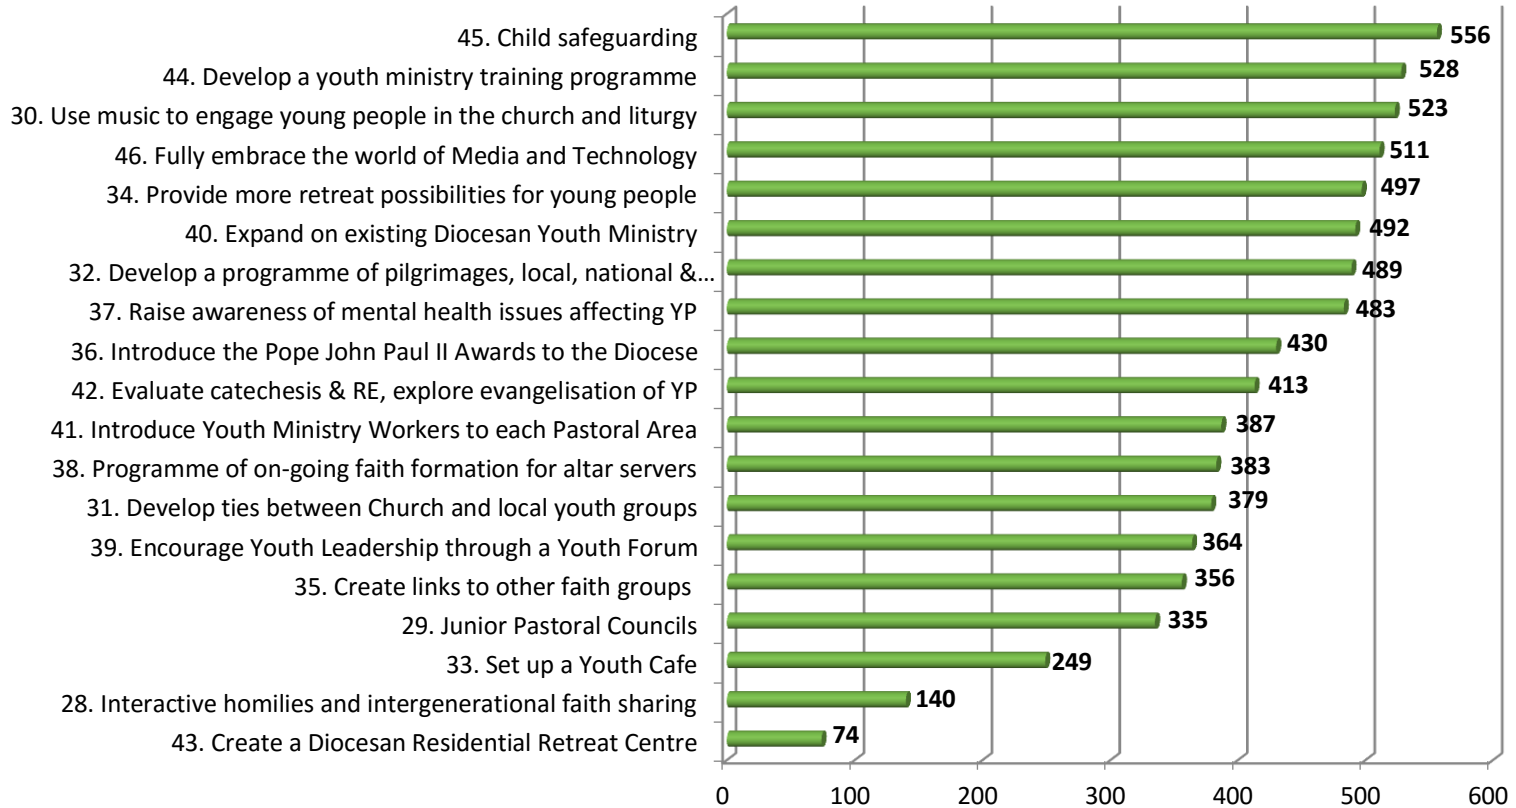

Young People - Total Scores