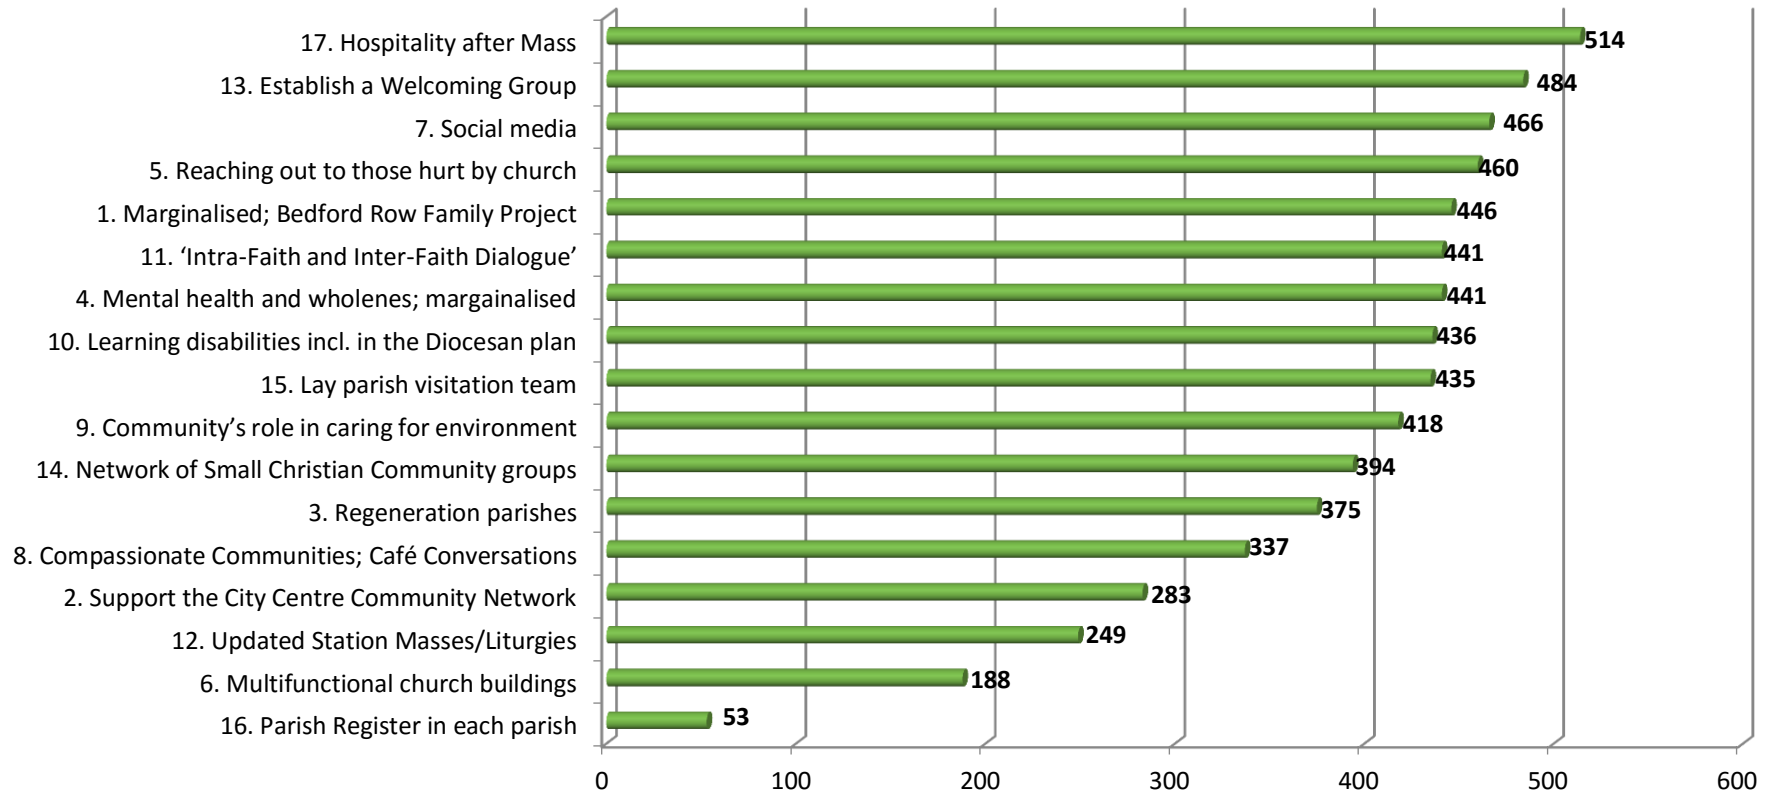

# Synod Voting Analysis by Theme

- **Graphs of 'Total Scores' by Theme**

*\*Ranking in order of Total Score*

## Community & Sense of Belonging - Total Scores