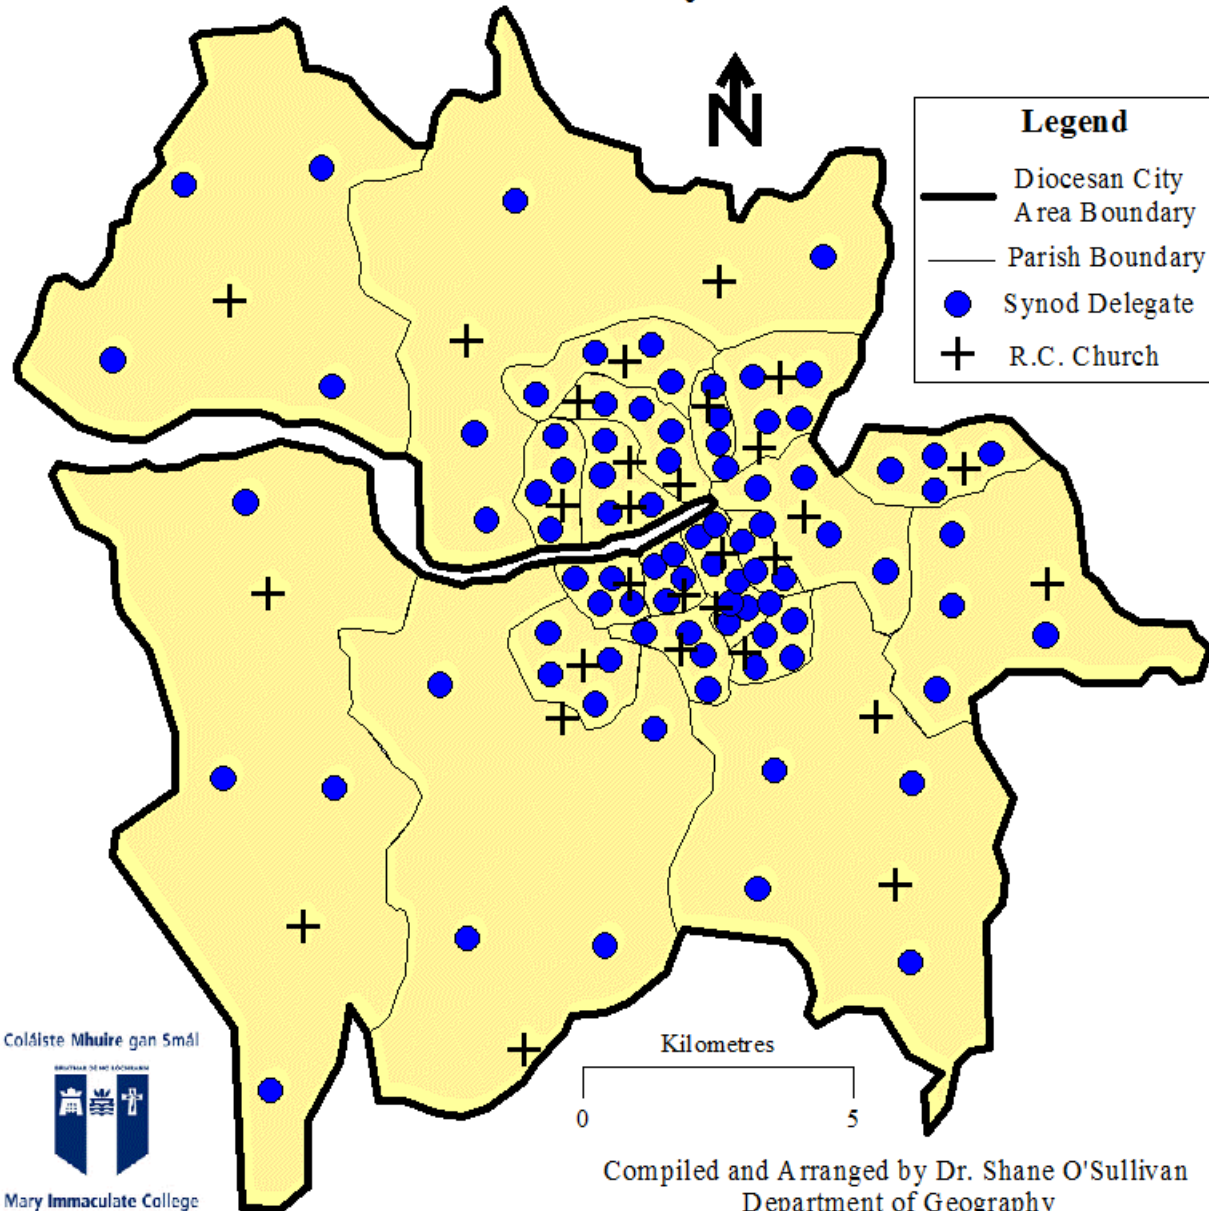

City Parishes in Diocese of Limerick

Legend

-  Diocesan City
-  Area Boundary
-  Parish Boundary
-  R.C. Church

- 1 St. John's
- 2 St. Joseph's
- 3 St. Michael's
- 4 St. Mary's
- 5 St. Munchin's
- 6 St. Patrick's
- 7 St. Paul's
- 8 St. Saviour's
- 9 Queen of Peace
- 10 Our Lady of Lourdes
- 11 Our Lady of the Rosary
- 12 Holy Family
- 13 Christ the King
- 14 Corpus Christi
- 15 Help of Christians
- 16 St. Nicholas

Coláiste Mhuire gan Smál

Mary Immaculate College

Compiled and Arranged by Dr. Shane O'Sullivan
Department of Geography

Distribution of Parochial Delegates to Limerick Diocesan Synod (2016)

Legend

- Diocese Boundary
- Parish Boundary
- City Parishes
- Synod Delegate
- + R.C. Church

Coláiste Mhuire gan Smál

Mary Immaculate College

Compiled and Arranged by Dr. Shane O'Sullivan
Department of Geography

Kilometres

Distribution of Delegates to Limerick Diocesan Synod (2016) From Limerick City Parishes

Compiled and Arranged by Dr. Shane O'Sullivan
Department of Geography

Location of Limerick Prison

Location of Hospitals and Hospice in Diocese of Limerick

Legend

- Diocese Boundary
- Parish Boundary
- City Parishes
- Hospital
- Hospice
- + R.C. Church