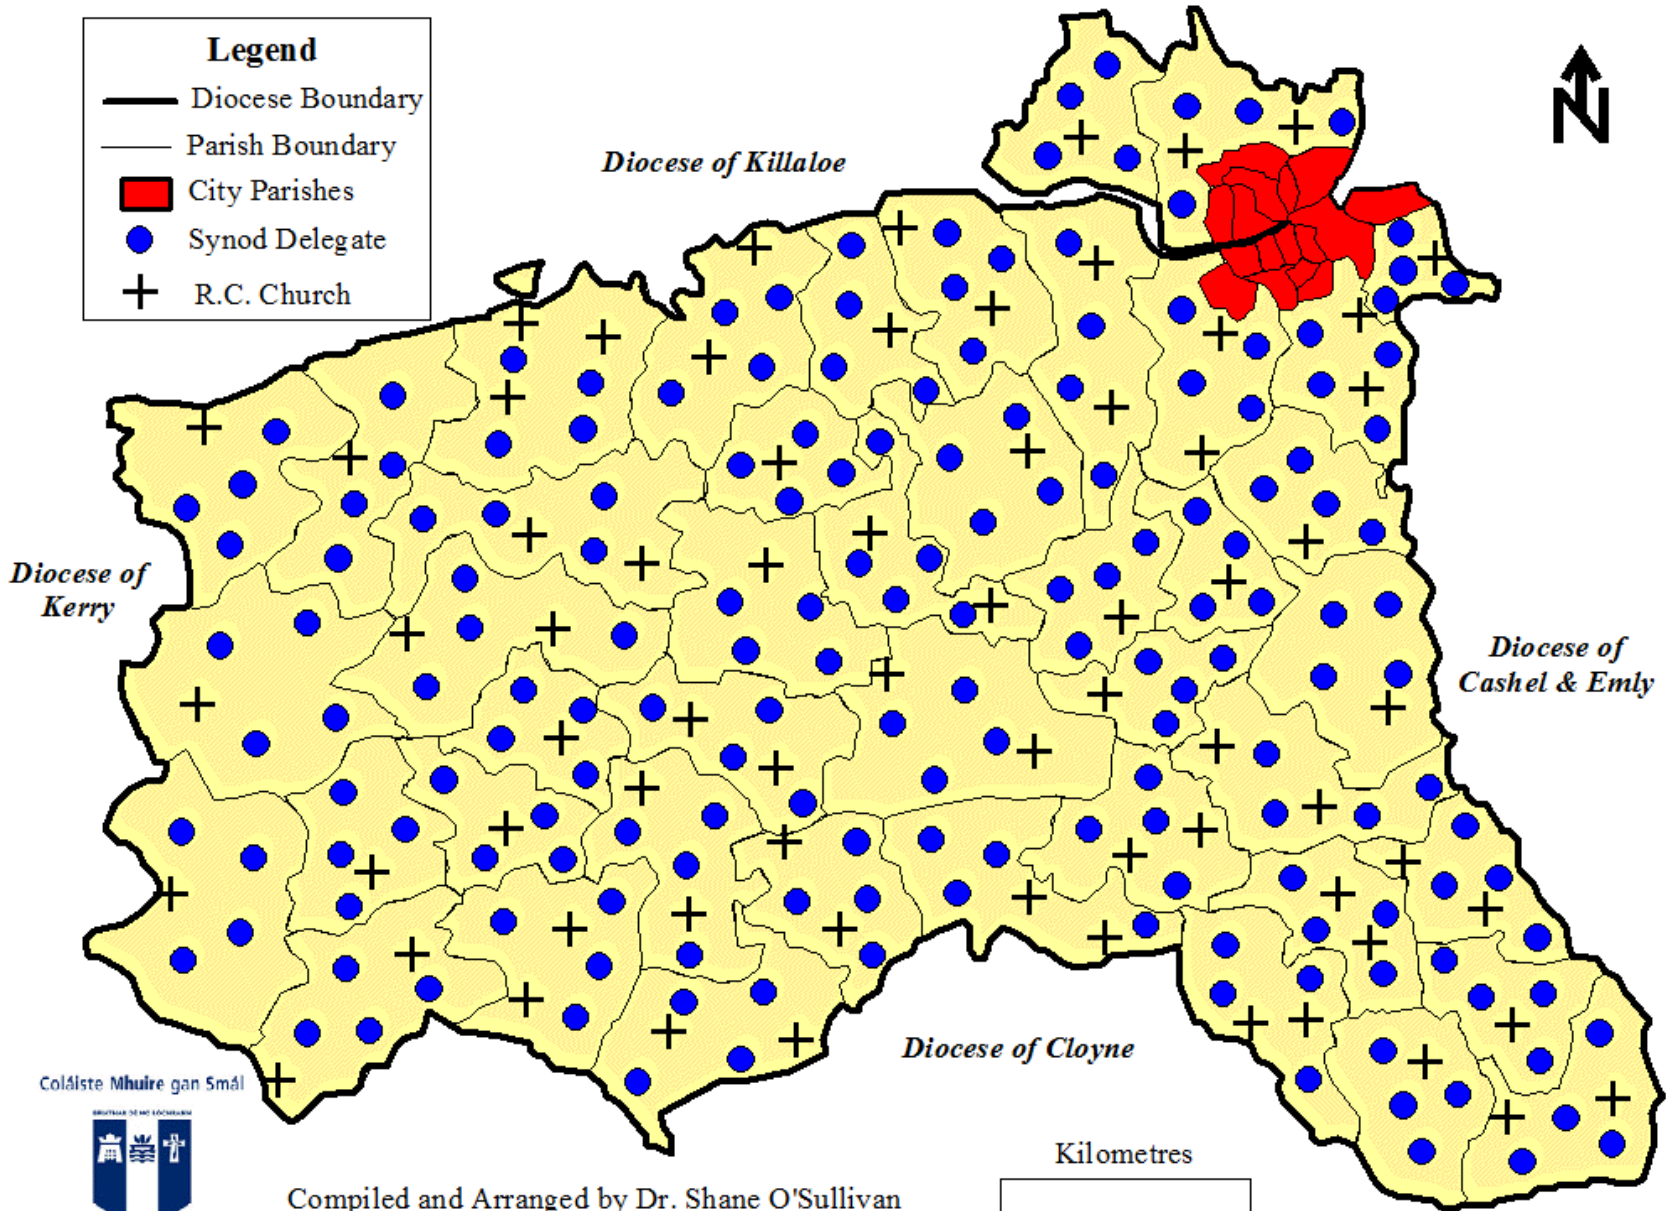

City Parishes in Diocese of Limerick

Legend

-  Diocesan City
-  Area Boundary
-  Parish Boundary
-  R.C. Church

- 1 St. John's
- 2 St. Joseph's
- 3 St. Michael's
- 4 St. Mary's
- 5 St. Munchin's
- 6 St. Patrick's
- 7 St. Paul's
- 8 St. Saviour's
- 9 Queen of Peace
- 10 Our Lady of Lourdes
- 11 Our Lady of the Rosary
- 12 Holy Family
- 13 Christ the King
- 14 Corpus Christi
- 15 Help of Christians
- 16 St. Nicholas

Coláiste Mhuire gan Smál

Mary Immaculate College

Compiled and Arranged by Dr. Shane O'Sullivan
Department of Geography

Distribution of Parochial Delegates to Limerick Diocesan Synod (2016)

Legend

- Diocese Boundary
- Parish Boundary
- City Parishes
- Synod Delegate
- + R.C. Church

Compiled and Arranged by Dr. Shane O'Sullivan
Department of Geography

Location of Limerick Prison

Location of Hospitals and Hospice in Diocese of Limerick

Legend

- Diocese Boundary
- Parish Boundary
- City Parishes
- Hospital
- Hospice
- + R.C. Church