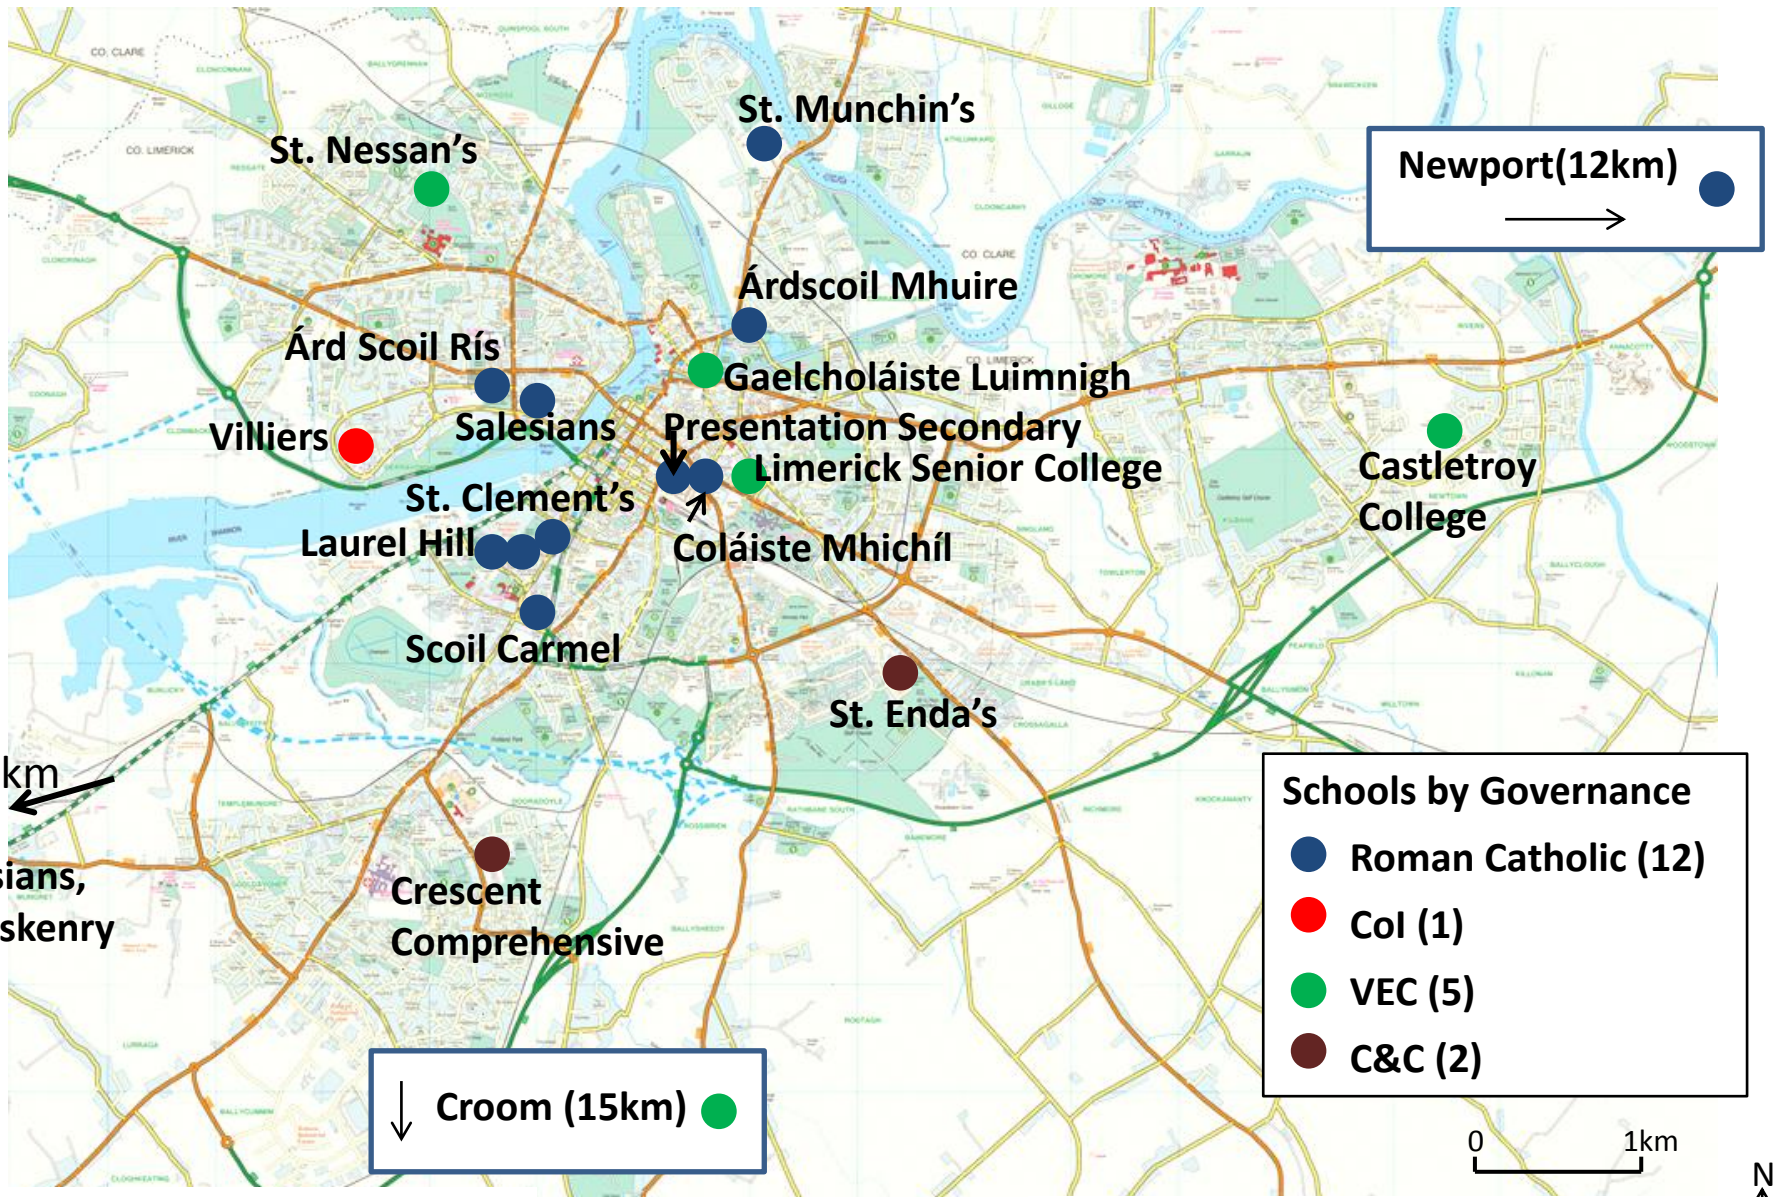

Second Level Schools in Limerick and Environs