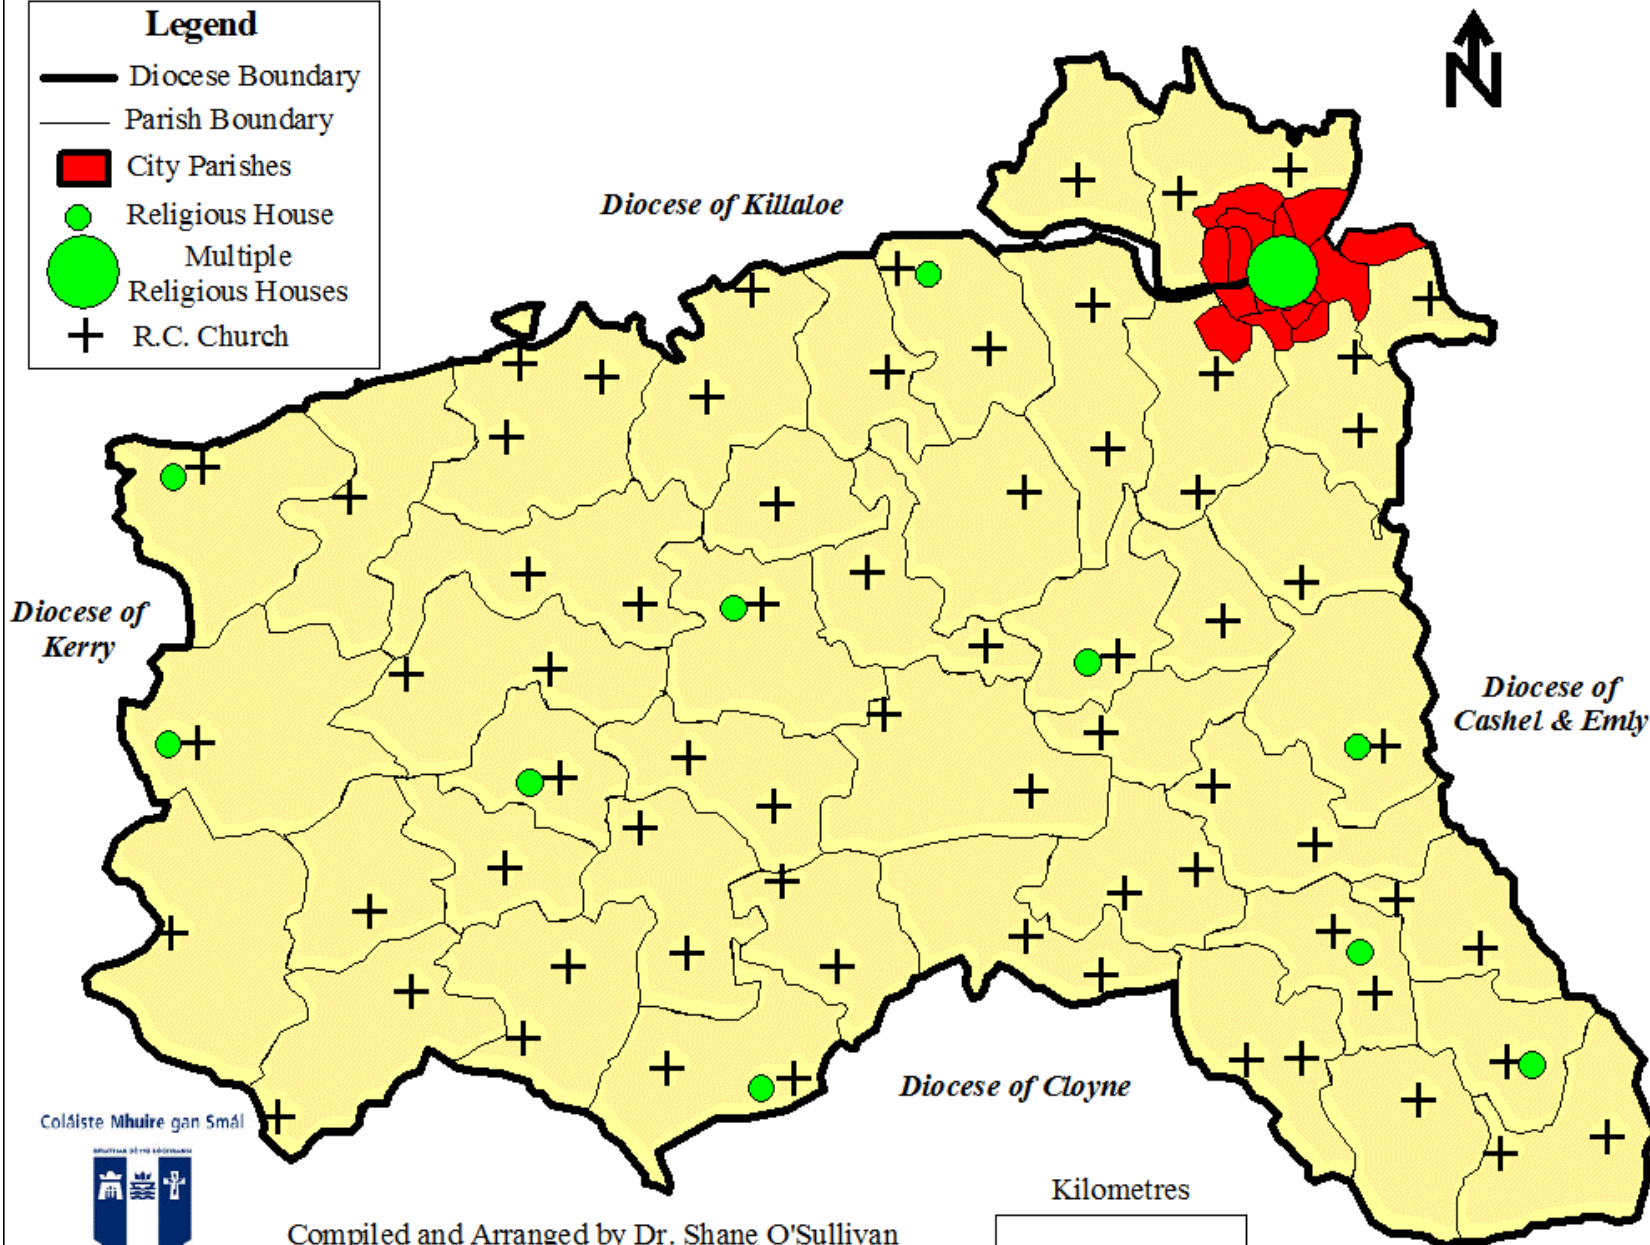

Religious Houses in Diocese of Limerick

Legend

- Diocese Boundary
- Parish Boundary
- City Parishes
- Religious House
- Multiple Religious Houses
- + R.C. Church

Coláiste Mhuire gan Smál

Mary Immaculate College

Compiled and Arranged by Dr. Shane O'Sullivan
Department of Geography

Kilometres

0 10