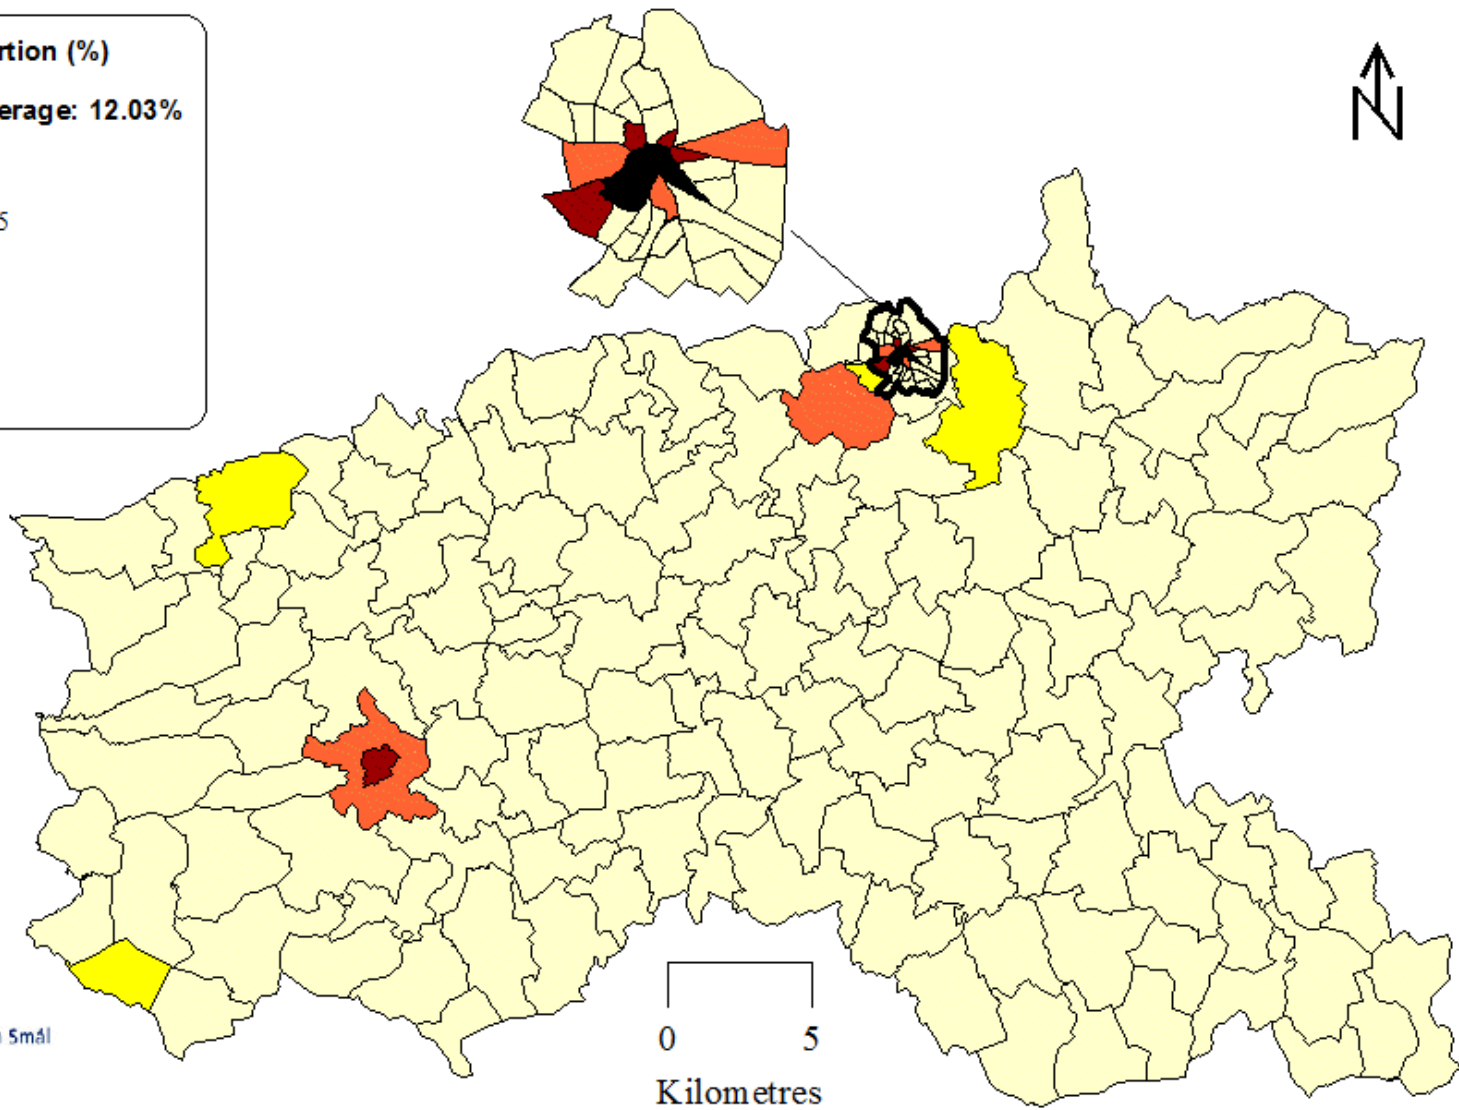

Proportion of Foreign Nationals in Co. Limerick and Limerick City (2011)

Proportion (%)
National Average: 12.03%

0 - 12.03
12.03 - 15
15 - 20
20 - 25
25 - 38
38 - 55