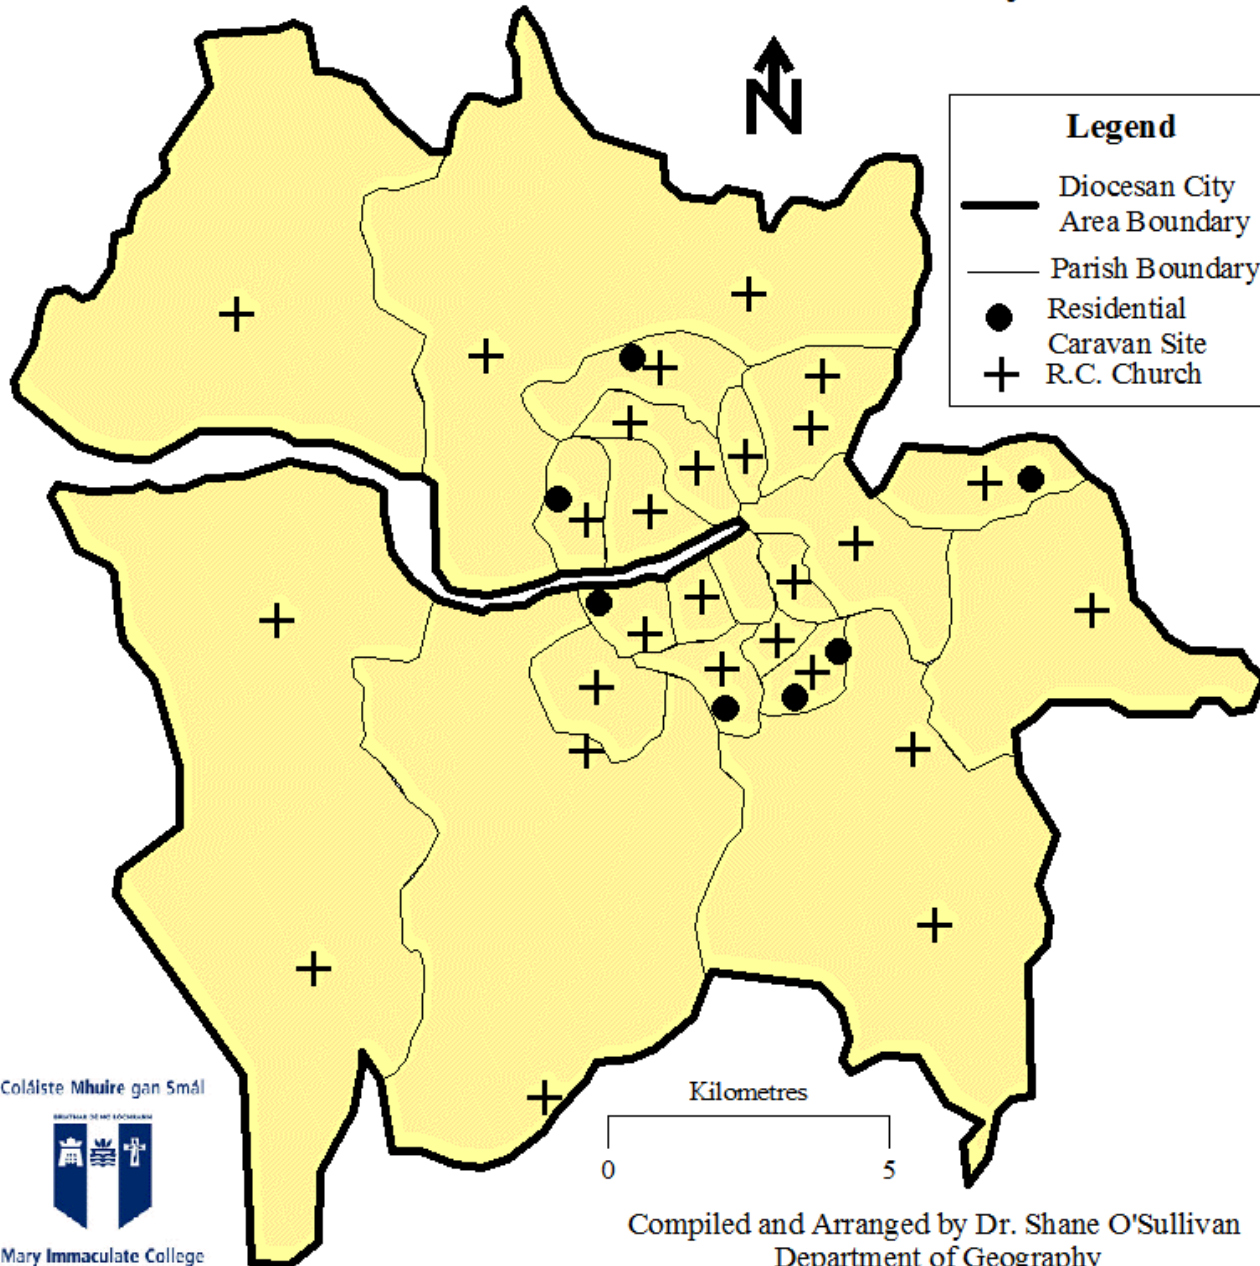

City Parishes in Diocese of Limerick

Legend

-  Diocesan City
-  Area Boundary
-  Parish Boundary
-  R.C. Church

- 1 St. John's
- 2 St. Joseph's
- 3 St. Michael's
- 4 St. Mary's
- 5 St. Munchin's
- 6 St. Patrick's
- 7 St. Paul's
- 8 St. Saviour's
- 9 Queen of Peace
- 10 Our Lady of Lourdes
- 11 Our Lady of the Rosary
- 12 Holy Family
- 13 Christ the King
- 14 Corpus Christi
- 15 Help of Christians
- 16 St. Nicholas

Compiled and Arranged by Dr. Shane O'Sullivan
Department of Geography

Location of Limerick Prison

Location of Hospitals and Hospice in Diocese of Limerick

Legend

- Diocese Boundary
- Parish Boundary
- City Parishes
- Hospital
- Hospice
- + R.C. Church

Mary Immaculate College

Compiled and Arranged by Dr. Shane O'Sullivan
Department of Geography

Residential Caravan Sites in Diocese of Limerick

Legend

- Diocese Boundary
- Parish Boundary
- City Parishes
- Residential Caravan Site
- + R.C. Church

Coláiste Mhuire gan Smál

Mary Immaculate College

Compiled and Arranged by Dr. Shane O'Sullivan
Department of Geography

Residential Caravan Sites in Limerick City Parishes

Coláiste Mhuire gan Smál

Mary Immaculate College