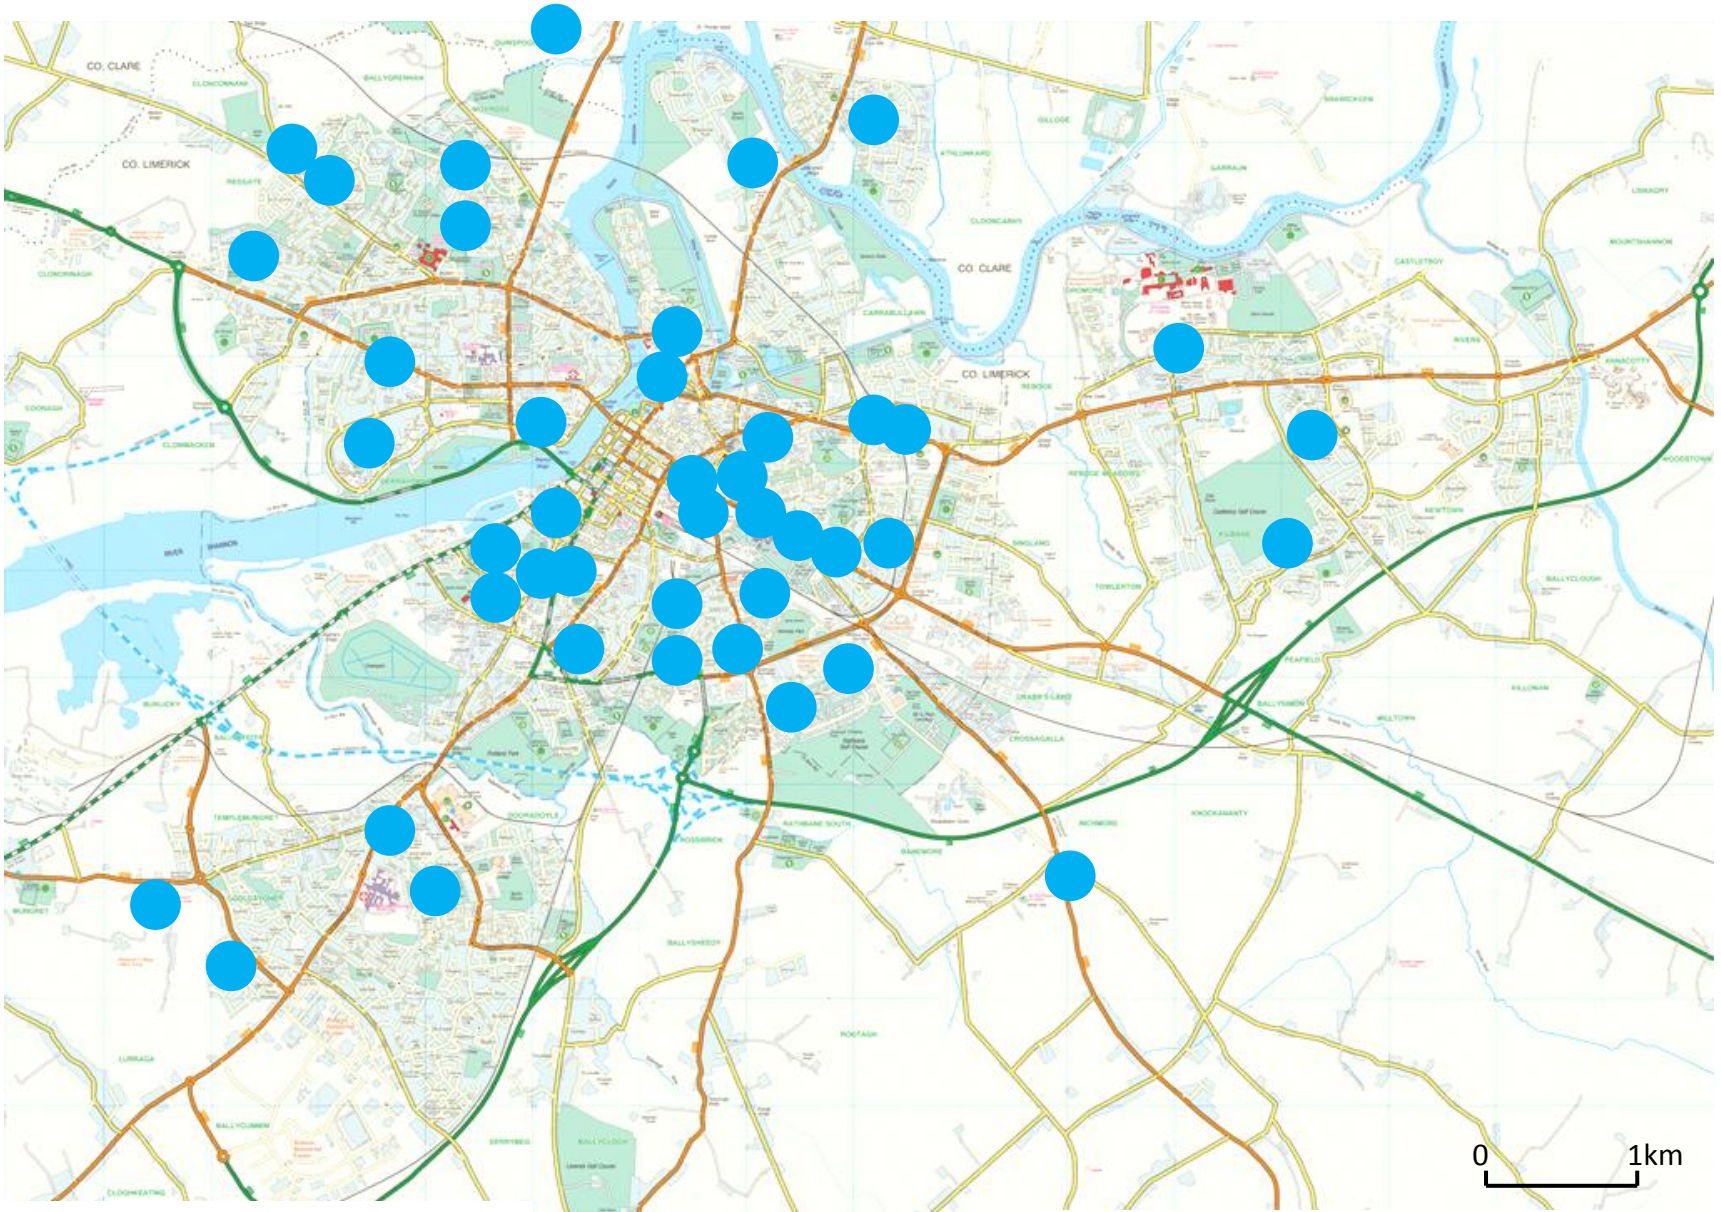

Compiled and Arranged by Dr. Shane O'Sullivan
Department of Geography

Kilometres

0 10

Location of Primary Schools in Diocese of Limerick

Legend

- Diocese Boundary
- Parish Boundary
- City Parishes
- Primary School
- + R.C. Church

Coláiste Mhuire gan Smál

Mary Immaculate College

Compiled and Arranged by Dr. Shane O'Sullivan
Department of Geography

Primary Schools: Limerick City

Map prepared by Department of Geography,
Mary Immaculate College, University of Limerick