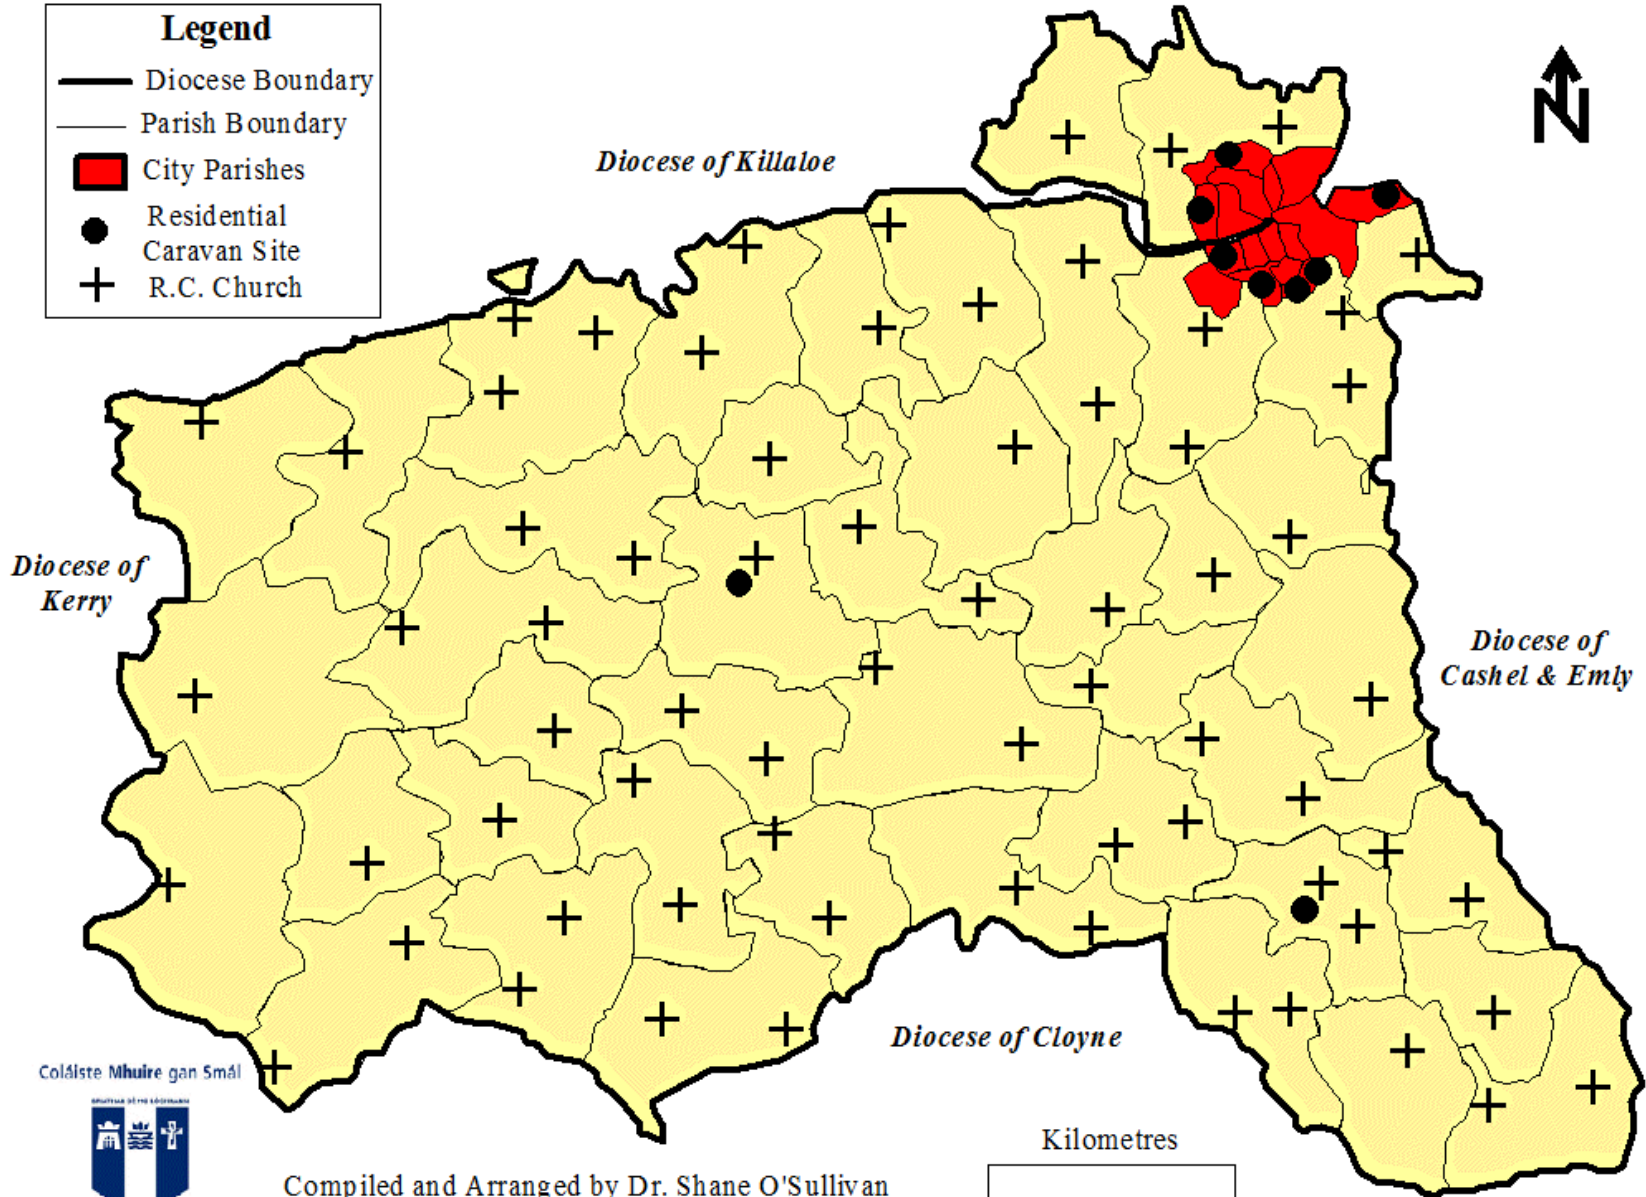

Residential Caravan Sites in Diocese of Limerick

Legend

- Diocese Boundary
- Parish Boundary
- City Parishes
- Residential Caravan Site
- + R.C. Church

Coláiste Mhuire gan Smál

Mary Immaculate College

Compiled and Arranged by Dr. Shane O'Sullivan
Department of Geography