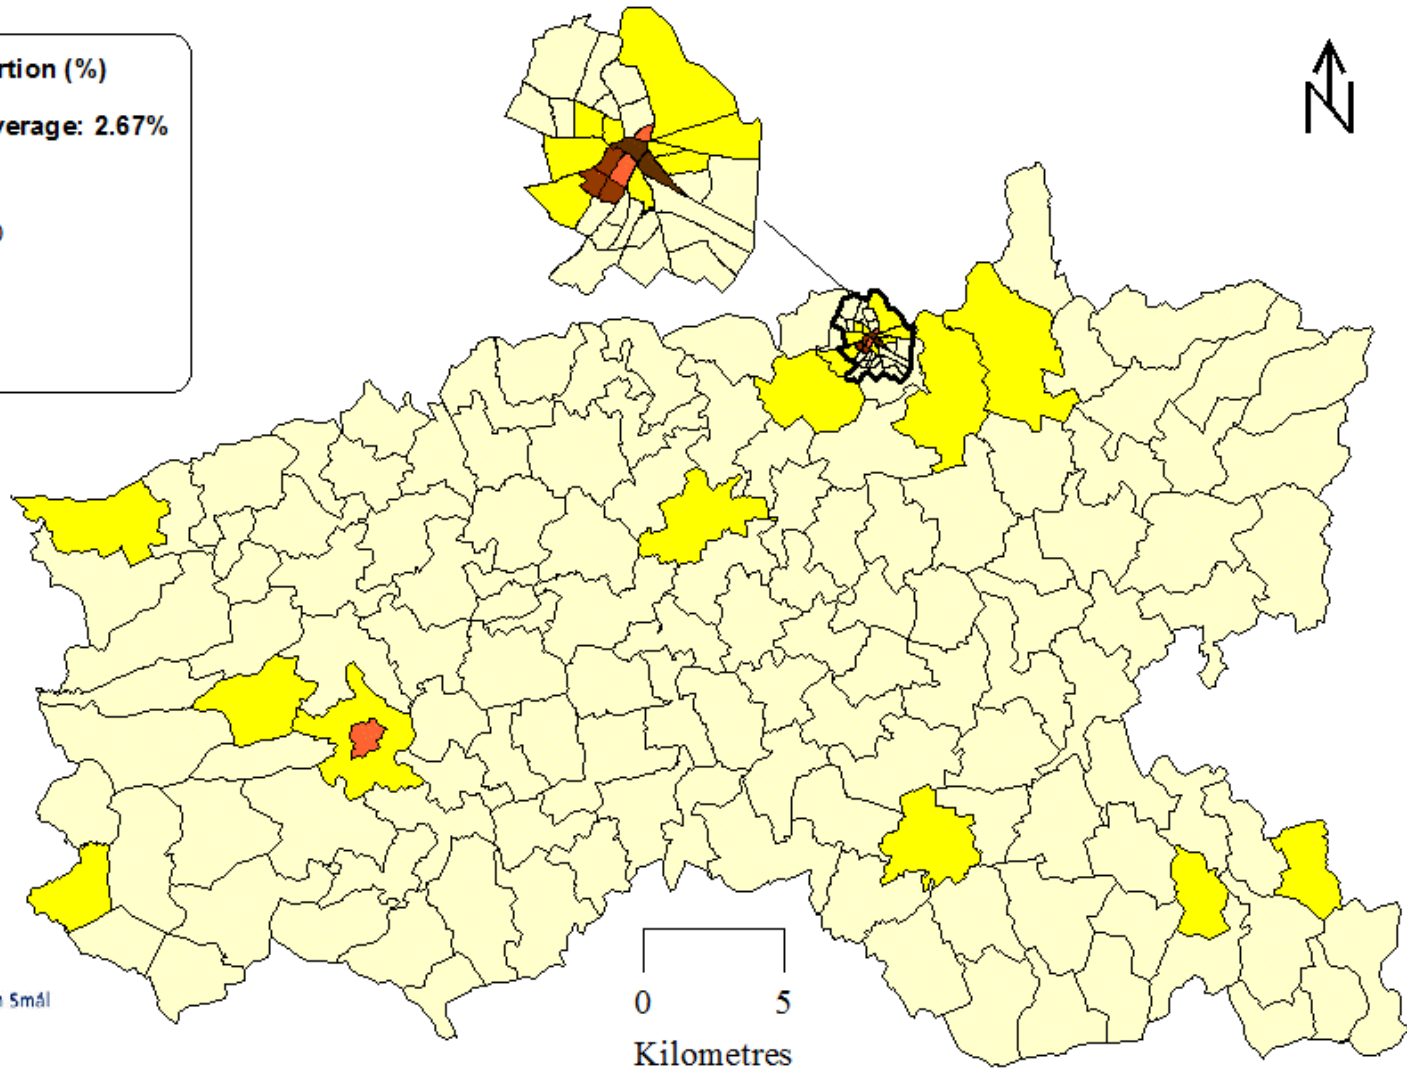

Polish Nationals in Co. Limerick and Limerick City (2011)

Coláiste Mhuire gan Smál

Mary Immaculate College

Compiled and Arranged by Dr. Shane O'Sullivan
Department of Geography

Source: CSO (2012) Census of Population 2011