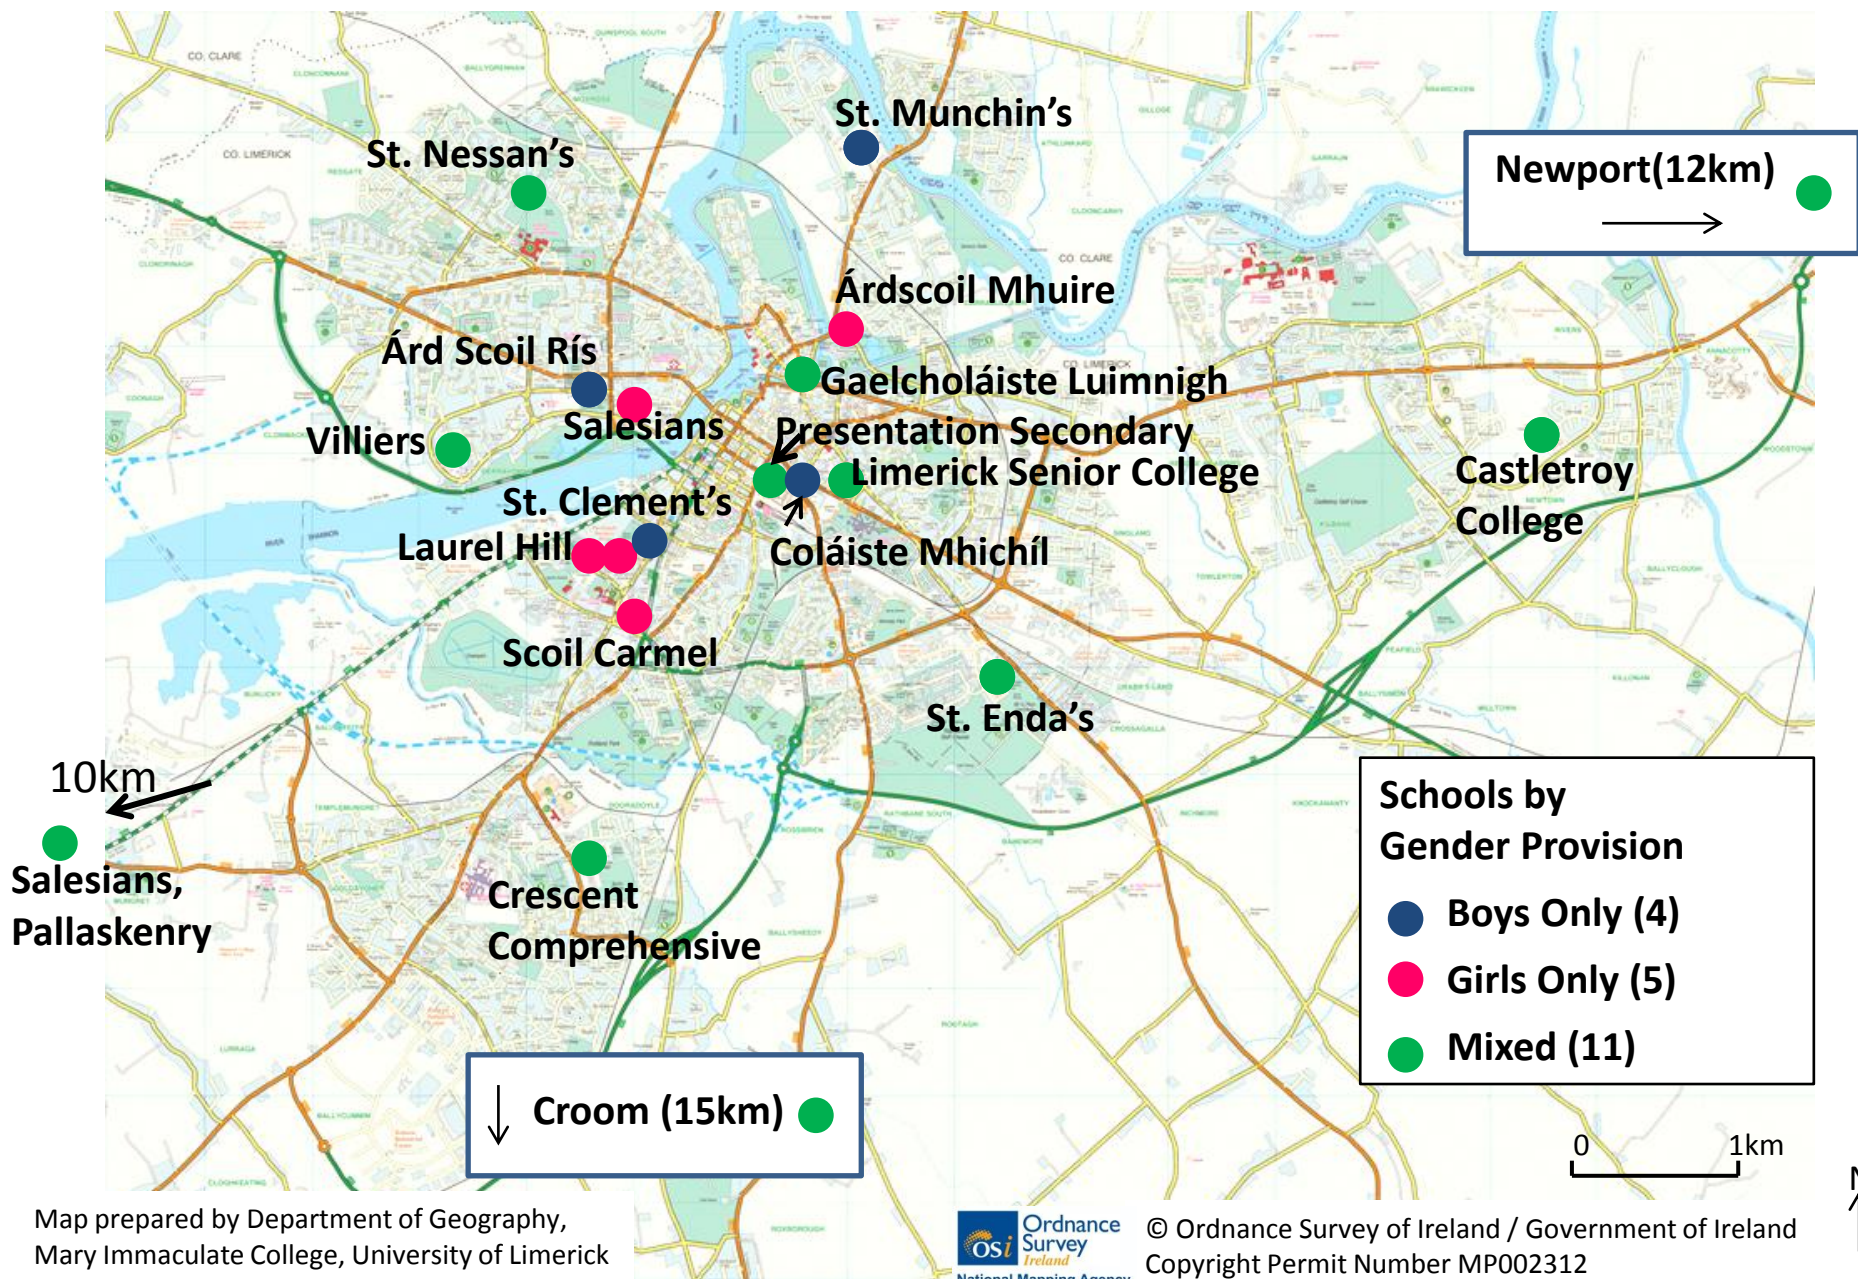

Second Level Schools in in Limerick and Environs