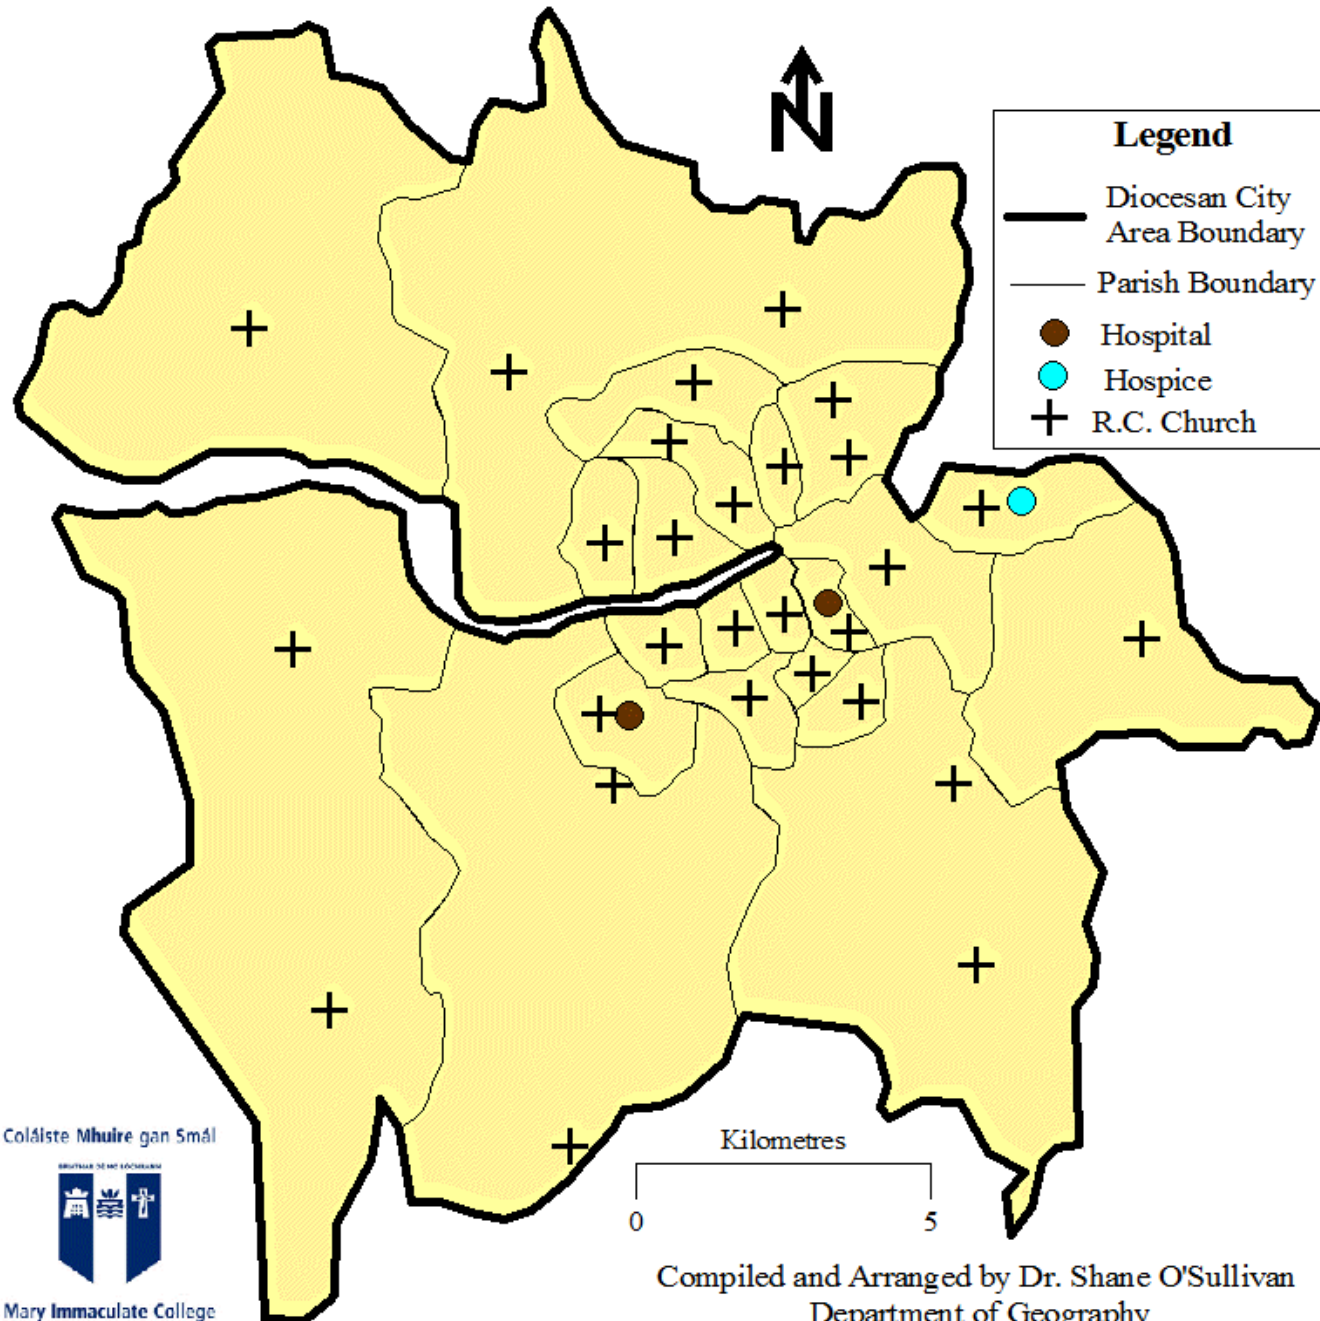

Compiled and Arranged by Dr. Shane O'Sullivan
Department of Geography

Location of Limerick Prison

Location of Hospitals and Hospice in Diocese of Limerick

Legend

- Diocese Boundary
- Parish Boundary
- City Parishes
- Hospital
- Hospice
- + R.C. Church

Coláiste Mhuire gan Smál

Mary Immaculate College

Compiled and Arranged by Dr. Shane O'Sullivan
Department of Geography

Kilometres

0

10

Location of Hospitals and Hospice in Limerick City Parishes

Coláiste Mhuire gan Smál

Mary Immaculate College

Compiled and Arranged by Dr. Shane O'Sullivan
Department of Geography

Residential Caravan Sites in Diocese of Limerick

Legend

- Diocese Boundary
- Parish Boundary
- City Parishes
- Residential Caravan Site
- + R.C. Church