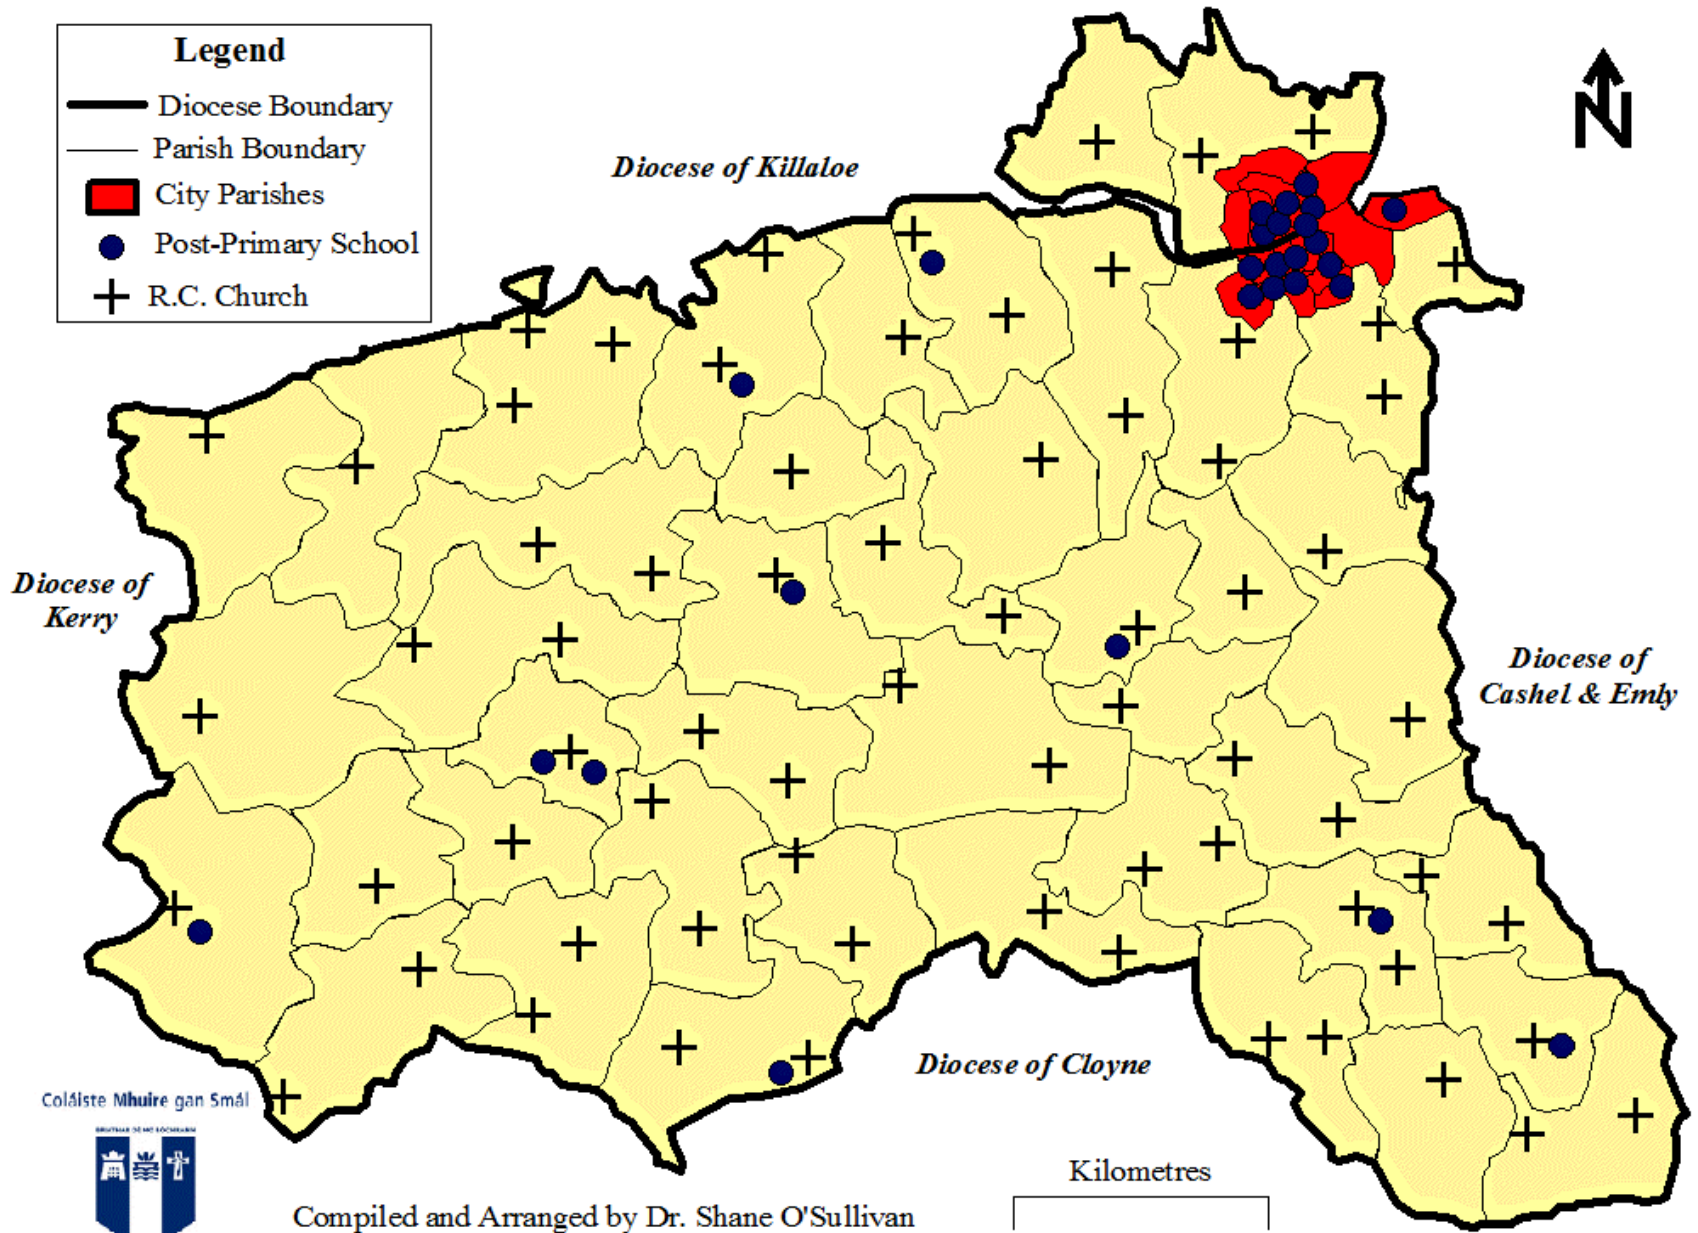

Location of Post-Primary Schools in Diocese of Limerick

Legend

- Diocese Boundary
- Parish Boundary
- City Parishes
- Post-Primary School
- + R.C. Church

Coláiste Mhuire gan Smál

Mary Immaculate College

Compiled and Arranged by Dr. Shane O'Sullivan
Department of Geography

Kilometres

0 10