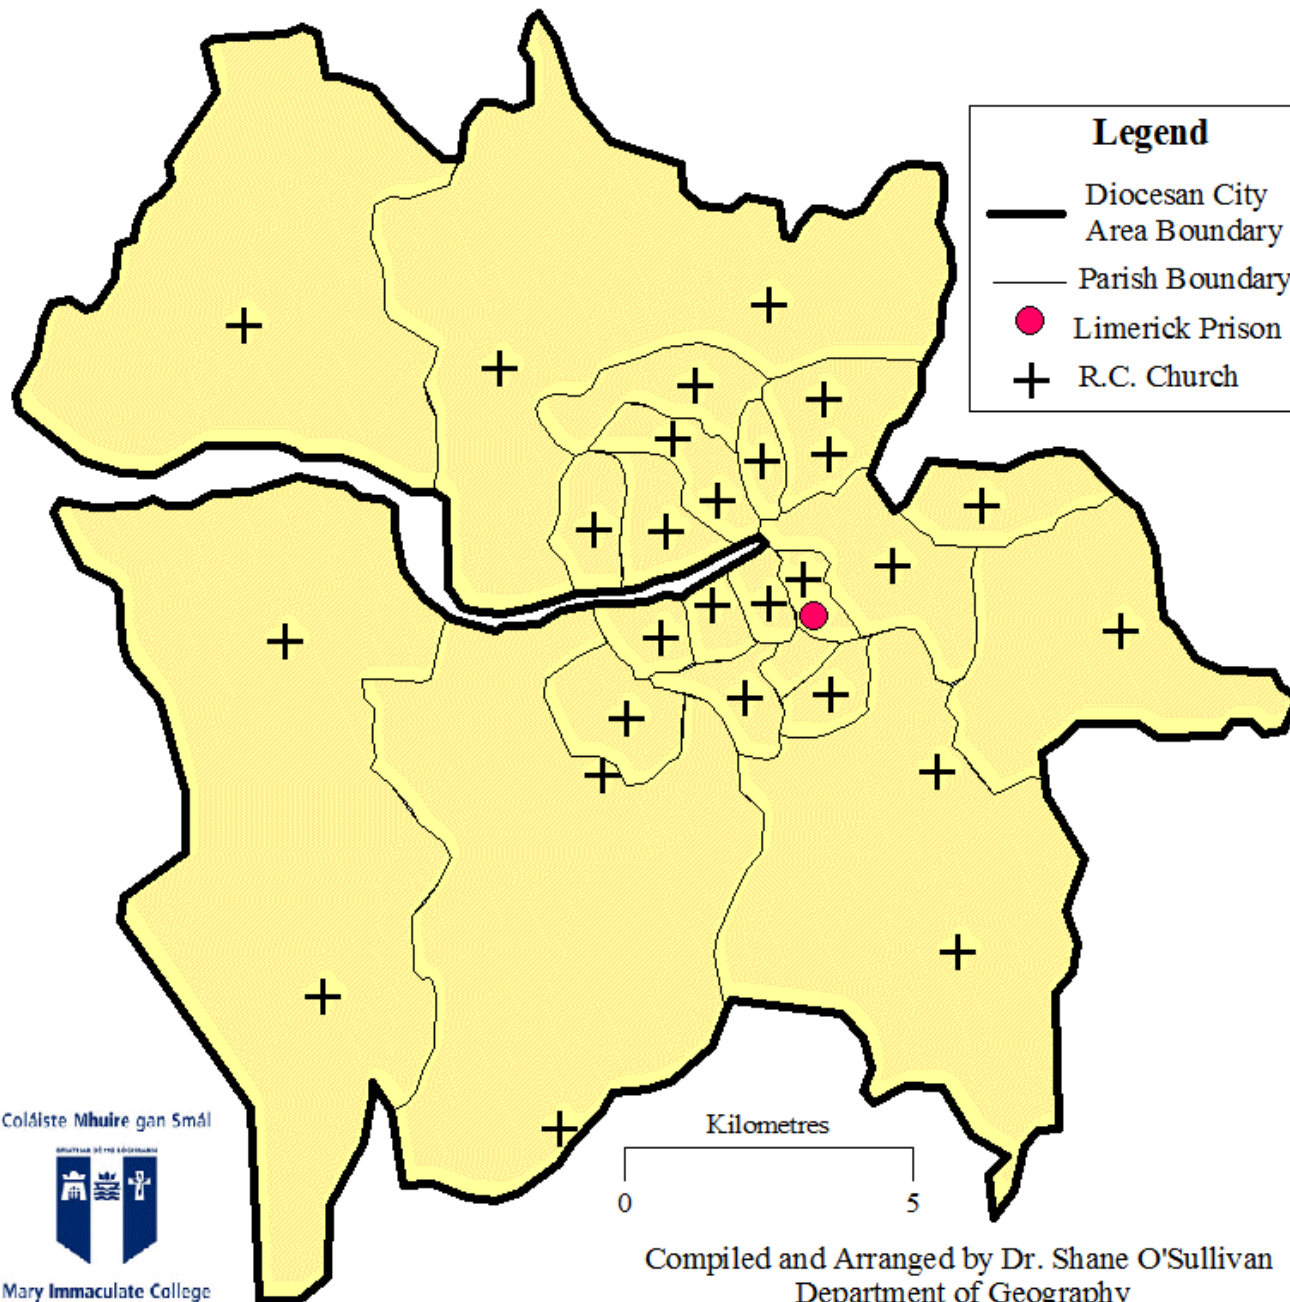

Source: CSO (2012) Census of Population 2011

Location of Prison in Diocese of Limerick

Legend

- Diocese Boundary
- Parish Boundary
- City Parishes
- Prison
- + R.C. Church

Coláiste Mhuire gan Smál

Mary Immaculate College

Compiled and Arranged by Dr. Shane O'Sullivan
Department of Geography

Location of Limerick Prison

Location of Hospitals and Hospice in Diocese of Limerick

Legend

- Diocese Boundary
- Parish Boundary
- City Parishes
- Hospital
- Hospice
- + R.C. Church