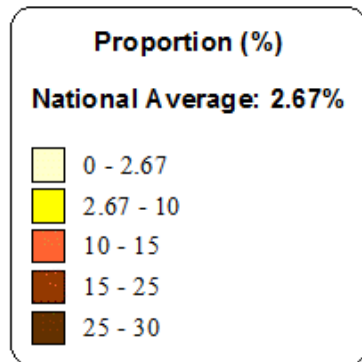

Proportion (%)
National Average: 12.03%

0 - 12.03
12.03 - 15
15 - 20
20 - 25
25 - 38
38 - 55

Polish Nationals in Co. Limerick and Limerick City (2011)

Coláiste Mhuire gan Smál

Mary Immaculate College

Compiled and Arranged by Dr. Shane O'Sullivan
Department of Geography